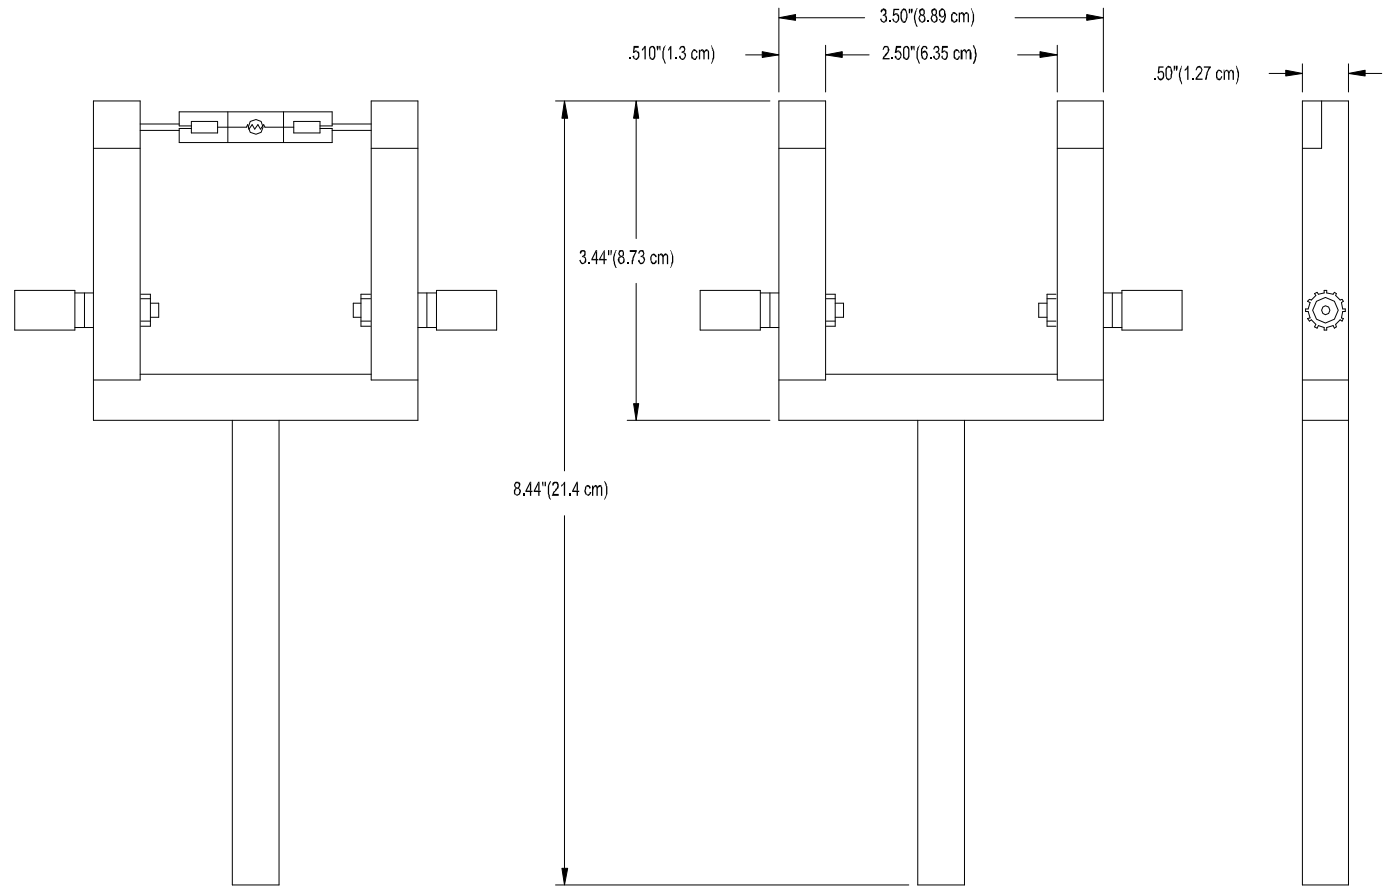

OL SERIES 245
IRRADIANCE STANDARD

OL 57 LAMP HOLDER

OL SERIES 245 IRRADIANCE STANDARD with
OL 57 LAMP HOLDER (Dimensional Layout)