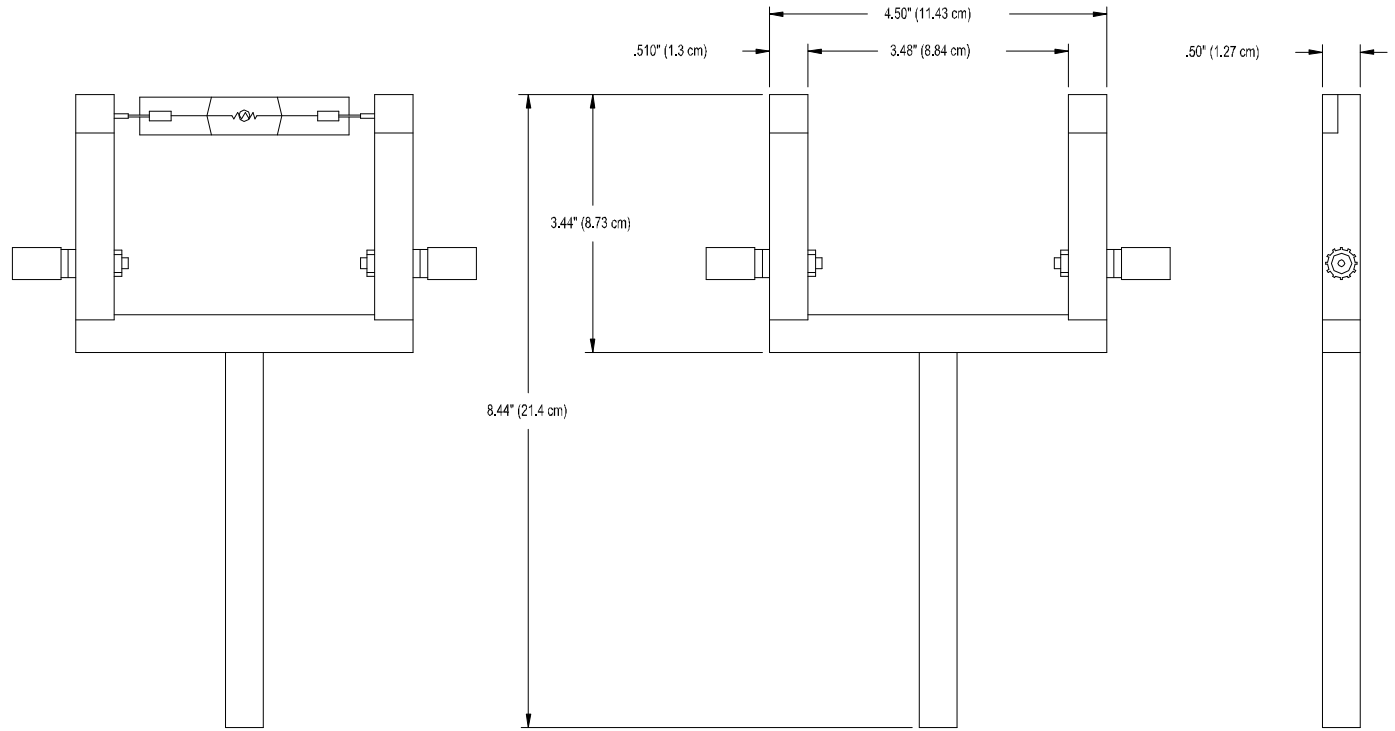

SERIES OL 220  
IRRADIANCE STANDARD

OL 57W LAMP HOLDER

OL SERIES 220 IRRADIANCE STANDARD with  
OL 57W LAMP HOLDER (Dimensional Layout)